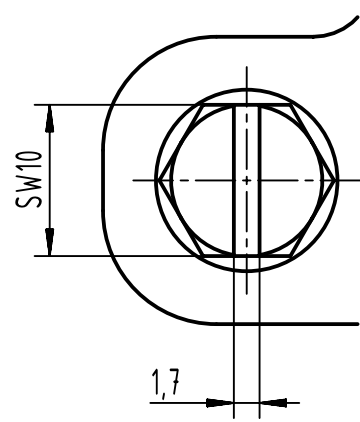

A

B

C

D

X (2:1)

M32x1,5

	All Dimensions in mm Original Size DIN A4		Scale 1:2	Free size tol.		Ref.	
						Sub.	
	All rights reserved		Created by HOLLERT	Inspected by SUNDERMEIER	Standardisation 302077	Date 2021-02-22	
	Department EL PD					State Final Release	
HARTING			Title Han 6HPR Hood Top Entry M32 Screw lock			Doc-Key / ECM-Nr. 100208606/UGD/004/C 500000187340	
D-32339 Espelkamp			Type TB	Number 19 40 006 0412			
						Rev. C	Page 1/1