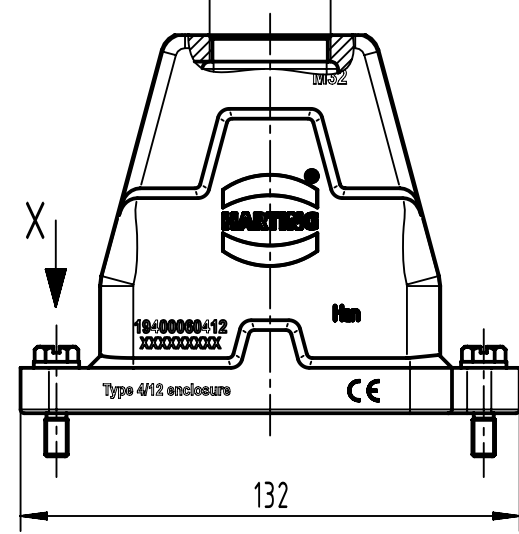

A

B

C

D

X (2:1)

M32x1,5

	All Dimensions in mm Original Size DIN A4		Scale 1:2	Free size tol.		Ref.	
						Sub.	
	All rights reserved		Created by HOLLERT	Inspected by SUNDERMEIER	Standardisation 302077	Date 2021-02-22	
	Department EL PD					State Final Release	
HARTING			Title Han 6HPR Hood Top Entry M32 Screw lock			Doc-Key / ECM-Nr. 100208606/UGD/004/C 500000187340	
D-32339 Espelkamp			Type TB	Number 19 40 006 0412			
						Rev. C	Page 1/1