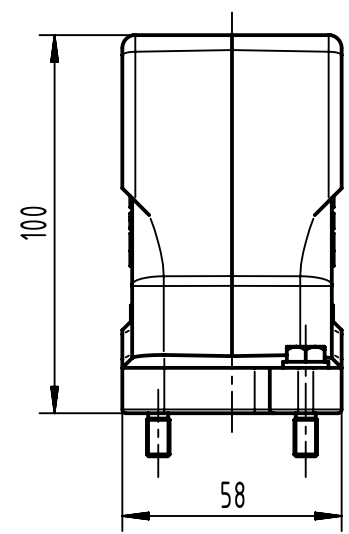

A

B

C

D

X (2:1)

M32x1,5

	All Dimensions in mm Original Size DIN A4		Scale 1:2	Free size tol.		Ref.	
						Sub.	
	All rights reserved		Created by HOLLERT	Inspected by SUNDERMEIER	Standardisation 302077	Date 2021-02-22	
	Department EL PD					State Final Release	
HARTING			Title Han 6HPR Hood Top Entry M32 Screw lock			Doc-Key / ECM-Nr. 100208606/UGD/004/C 500000187340	
D-32339 Espelkamp			Type TB	Number 19 40 006 0412			
						Rev. C	Page 1/1